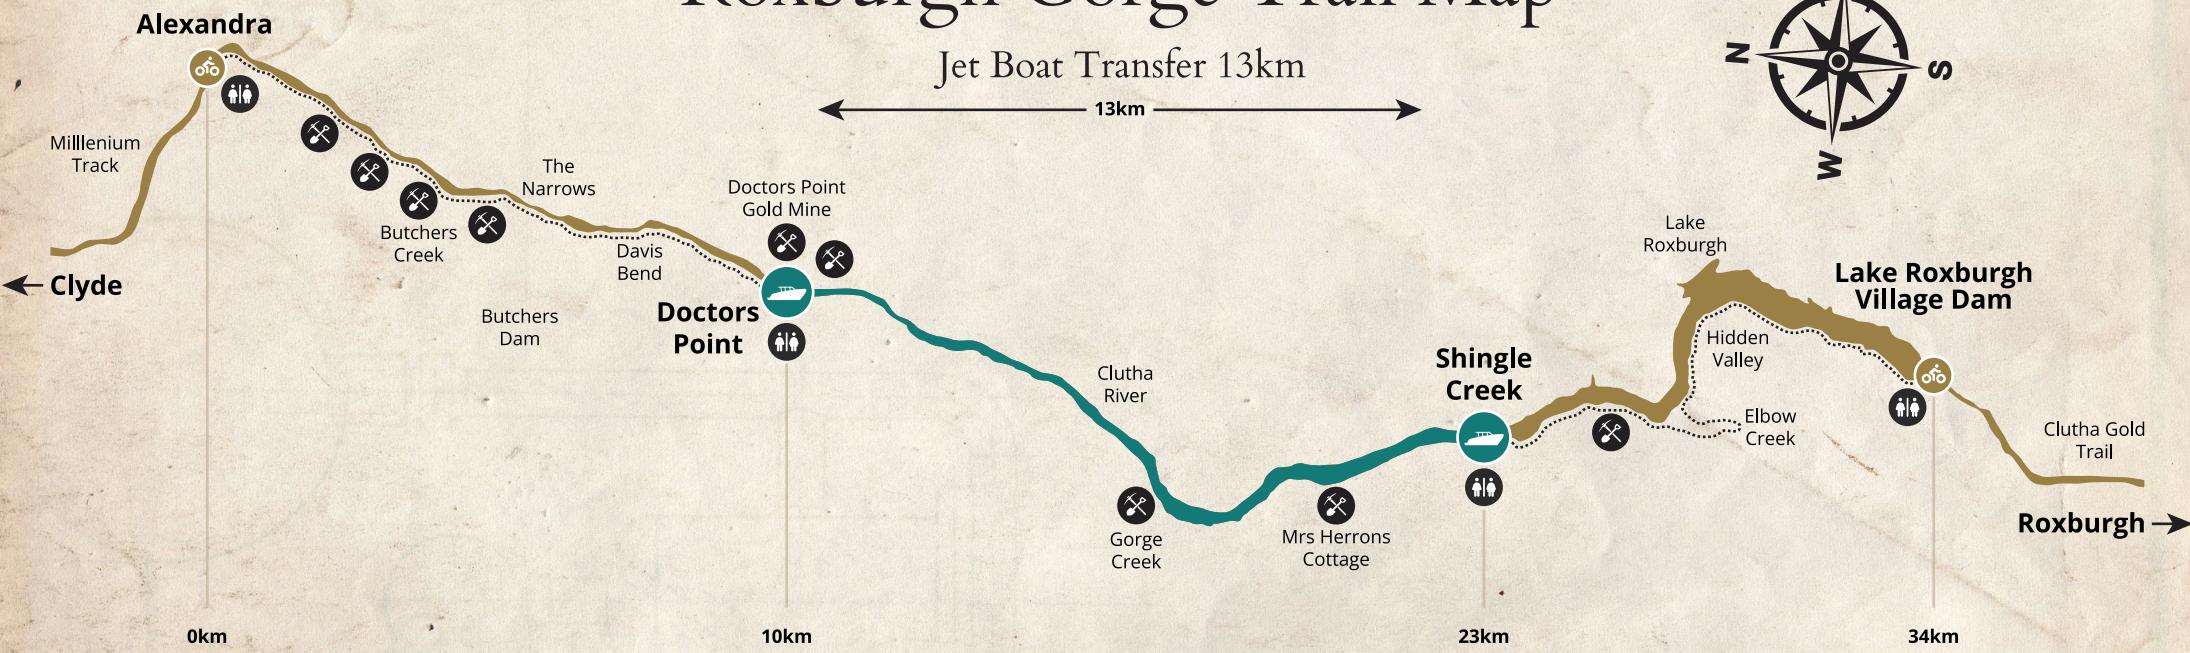

CLUTHA RIVER CRUISES

Roxburgh Gorge Trail Map

Jet Boat Transfer 13km

P: +64 220 683 302

E: info@clutharivercruises.co.nz

W: www.clutharivercruises.co.nz

KEY

-  Boat Transfer Start / Finish
-  Heritage Site
-  Trail Start / Finish
-  Toilets
-  Bike Trail Route